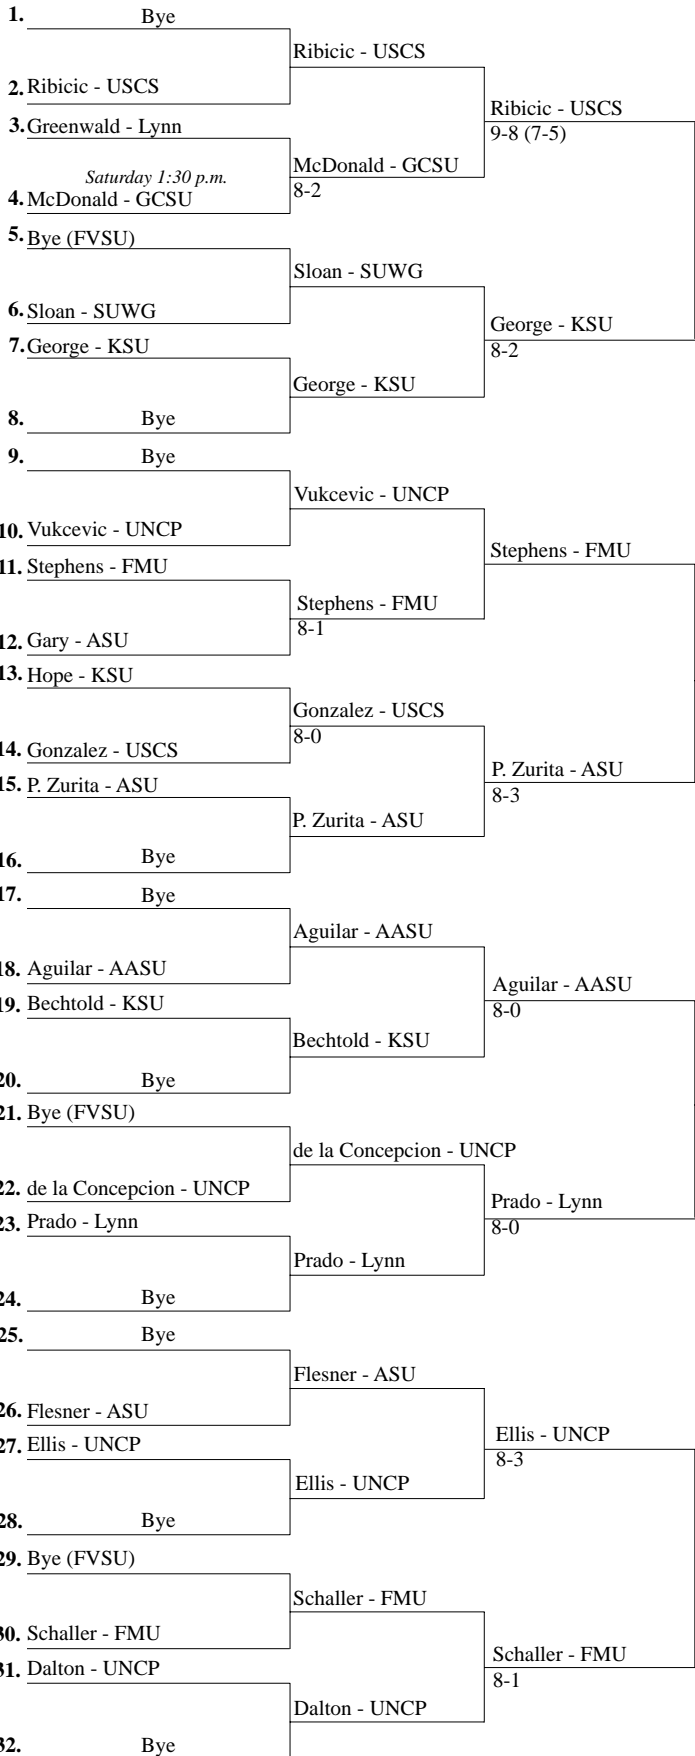

2000 ITA Regional Brackets – Women’s Singles

Sat., Sept. 23 – Mon., Sept. 25 • Southeast Region • Savannah, Ga.

Name 1st Round 2nd Round 3rd Round 4th Round

Consolation Draw